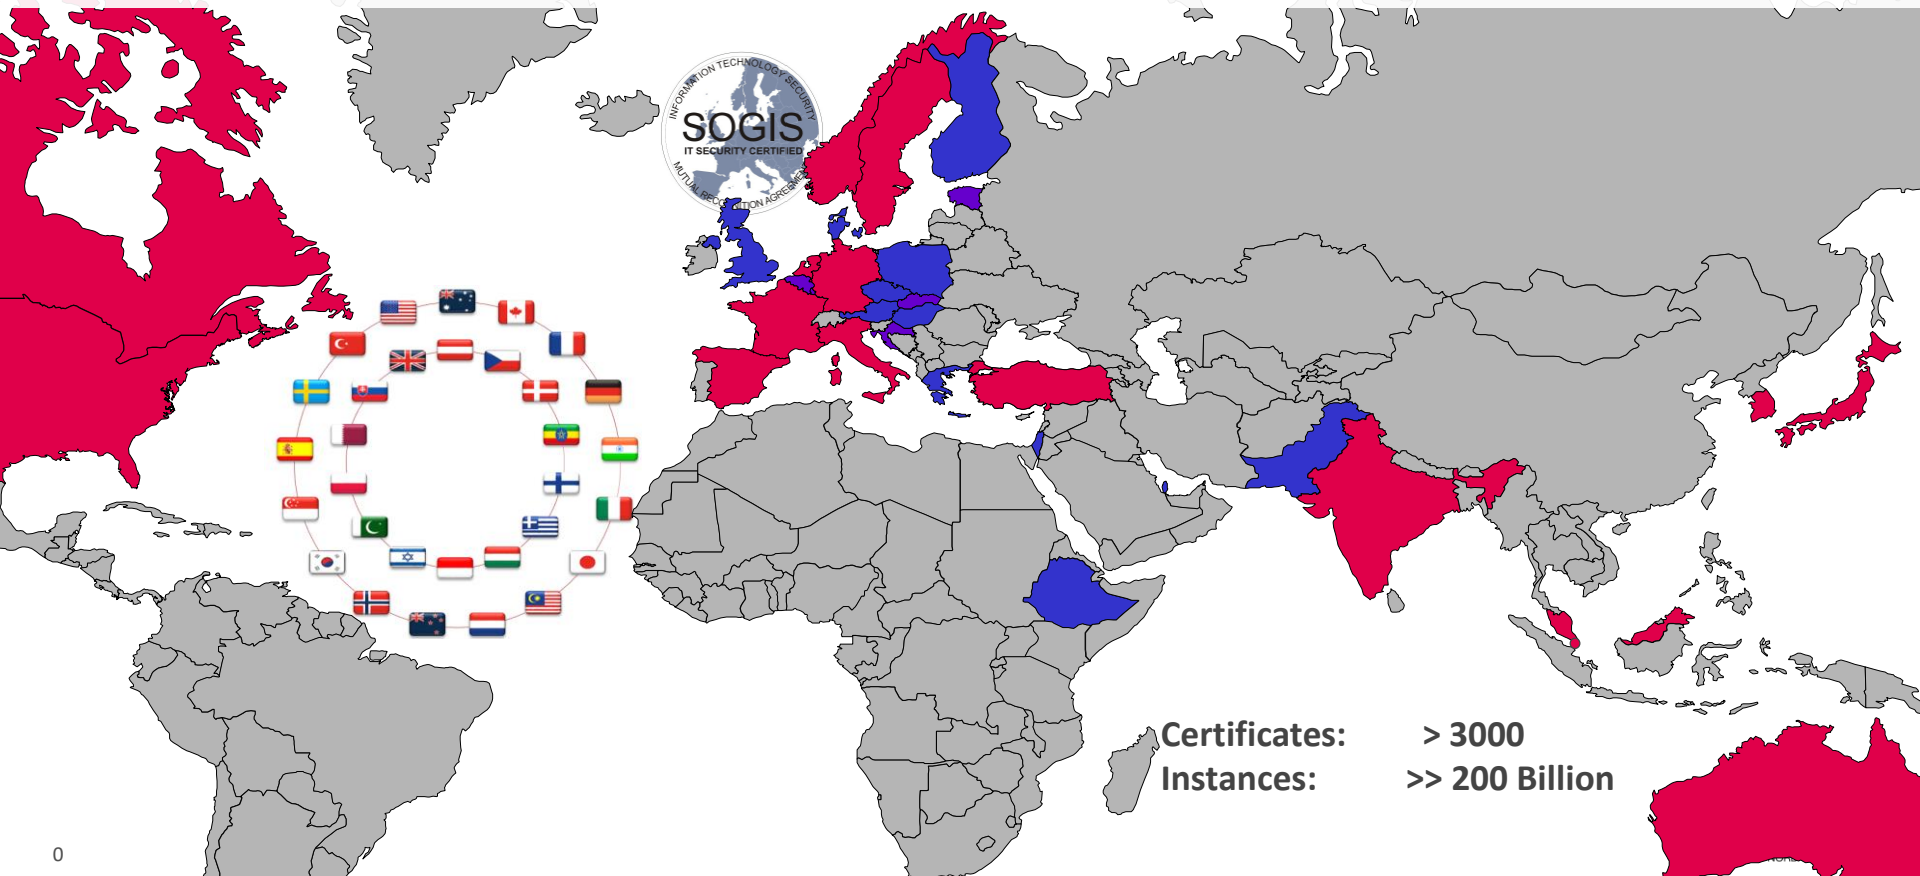

COMMON CRITERIA – CCRA / SOGIS

CERTIFICATE ISSUING AND CONSUMING NATIONS - CERTIFICATE CONSUMING NATIONS

A world map with a red overlay on the top and right sides. The text is positioned on the left side of the map.

COMMON CRITERIA USAGE

Number of Instances (last 20 years) > 200 Billion
Costs per Instance << 1 €

Duration of a
concurrent Evaluation: ~ 1 month longer than development period

CC-evaluated products are used worldwide