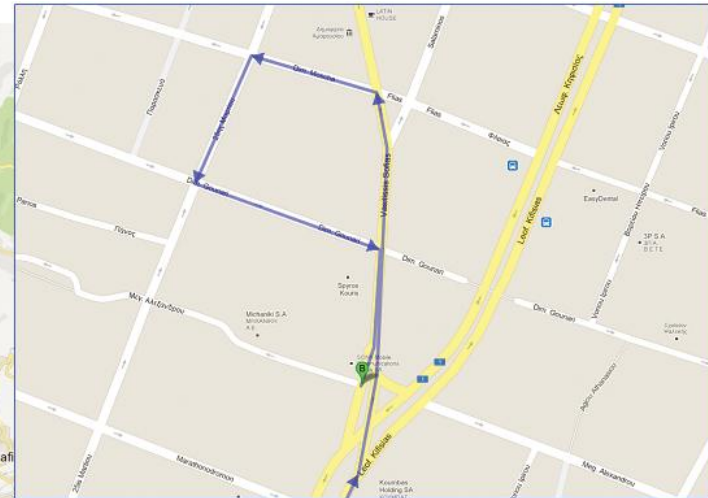

MAP AND DRIVING DIRECTIONS TO THE ENISA OFFICE IN ATHENS

Address: 1 Vass Sofias & Meg. Alexandrou, Maroussi 151 24, Athens, Greece

Driving directions to 1 Vass Sofias & Meg. Alexandrou, Maroussi (This route has tolls)

Athens International Airport

1. Head **northeast**
2. Slight left toward **Attiki Odos/Αττική Οδός/A62/A62**
3. Take the ramp onto **Attiki Odos/Αττική Οδός/A62/A62**
Partial toll road
4. Merge onto **A6/E94** via the ramp to **ΕΛΕΥΣΙΝΑ/ELEFSINA/ΑΘΗΝΑ/ATHINA**
Toll road
5. Take exit **11** toward **Λ. ΚΗΦΙΣΙΑΣ/KIFISSIAS AVE./ΟΛ. ΣΤΑΔΙΟ/OL. STADIUM**
Toll road
6. Turn right onto **Leof. Kifisias/Λεωφ. Κηφισίας** (signs for **Κηφισιά/Kifissia**)
7. Take the ramp onto **Leof. Kifisias/Λεωφ. Κηφισίας**
8. Slight left onto **Vasilissis Sofias/Βασ. Σοφίας**
9. Turn left onto **Dim. Moscha/Δημ. Μόσχα**
10. Take the 1st left onto **25is Martiou/25ης Μαρτίου**
11. Take the 1st left onto **Dim. Gounari/Δημ. Γούναρη**

7 m

1.4 km

5.2 km

19.2 km

250 m

280 m

750 m

270 m

90 m

95 m

140 m

12. Take the 1st right onto **Vasilissis Sofias/Βασ. Σοφίας**

96 m

1 Vass Sofias & Meg. Alexandrou, Maroussi