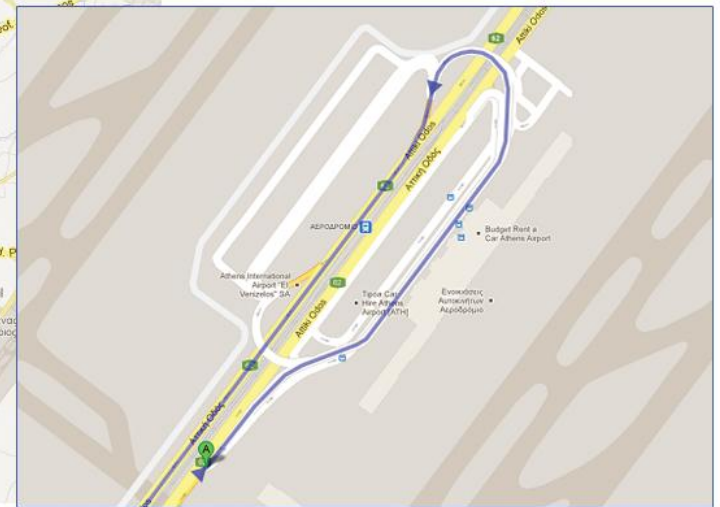

MAP AND DRIVING DIRECTIONS TO THE ENISA OFFICE IN ATHENS

Address: 1 Vass Sofias & Meg. Alexandrou, Maroussi 151 24, Athens, Greece

Driving directions to 1 Vass Sofias & Meg. Alexandrou, Maroussi (This route has tolls)

Athens International Airport

1. Head **northeast**
2. Slight left toward **Attiki Odos/Αττική Οδός/A62/A62**
3. Take the ramp onto **Attiki Odos/Αττική Οδός/A62/A62**
Partial toll road
4. Merge onto **A6/E94** via the ramp to **ΕΛΕΥΣΙΝΑ/ELEFSINA/ΑΘΗΝΑ/ATHINA**
Toll road
5. Take exit **11** toward **Λ. ΚΗΦΙΣΙΑΣ/KIFISSIAS AVE./ΟΛ. ΣΤΑΔΙΟ/OL. STADIUM**
Toll road
6. Turn right onto **Leof. Kifisias/Λεωφ. Κηφισίας** (signs for **Κηφισιά/Kifissia**)
7. Take the ramp onto **Leof. Kifisias/Λεωφ. Κηφισίας**
8. Slight left onto **Vasilissis Sofias/Βασ. Σοφίας**
9. Turn left onto **Dim. Moscha/Δημ. Μόσχα**
10. Take the 1st left onto **25is Martiou/25ης Μαρτίου**
11. Take the 1st left onto **Dim. Gounari/Δημ. Γούναρη**

7 m

1.4 km

5.2 km

19.2 km

250 m

280 m

750 m

270 m

90 m

95 m

140 m

12. Take the 1st right onto **Vasilissis Sofias/Βασ. Σοφίας**

96 m

1 Vass Sofias & Meg. Alexandrou, Maroussi