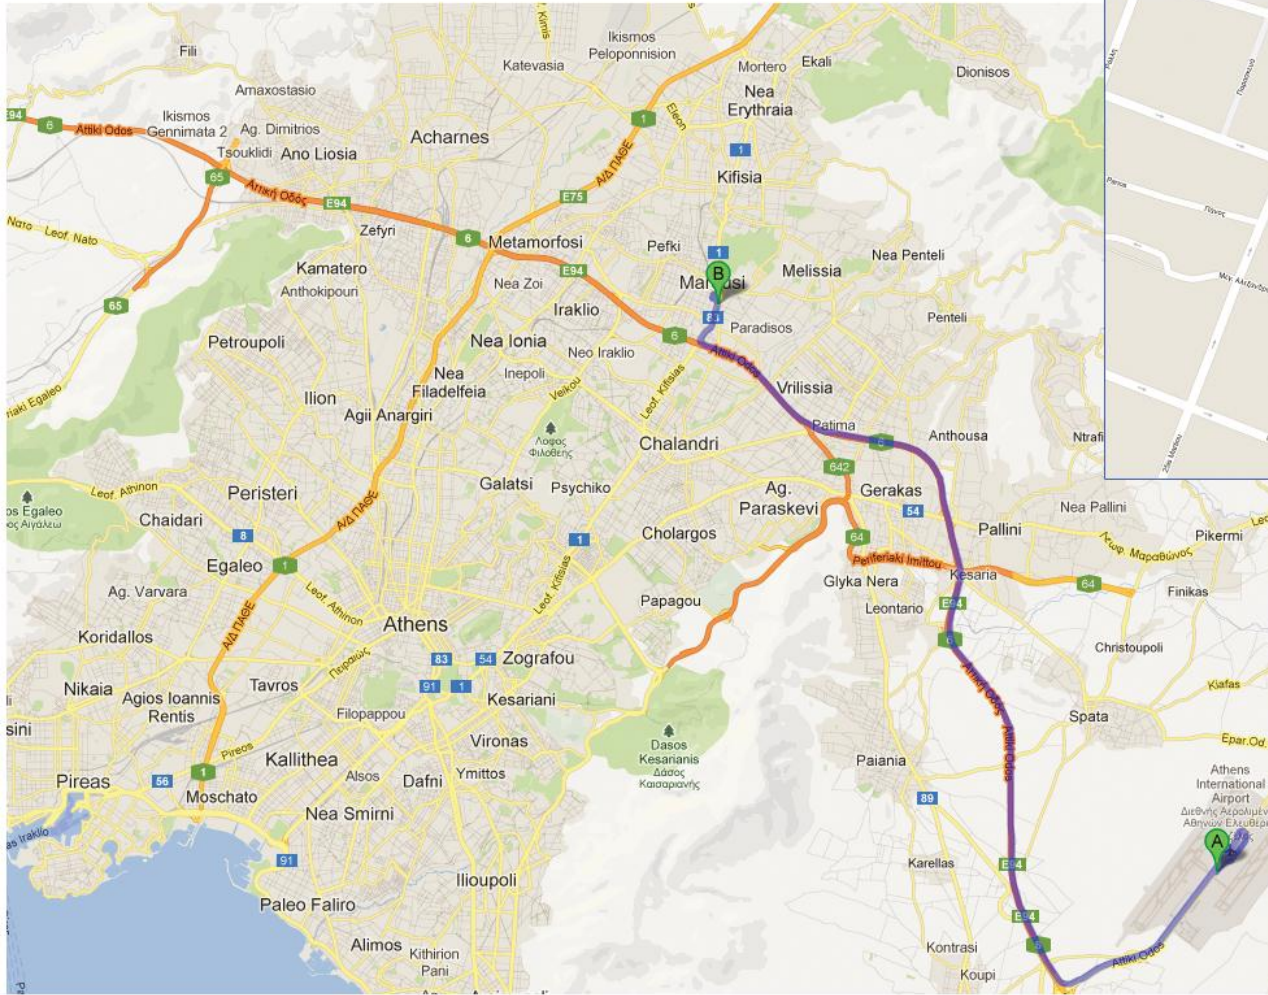

MAP AND DRIVING DIRECTIONS TO THE ENISA OFFICE IN ATHENS

Address: 1 Vass Sofias & Meg. Alexandrou, Maroussi 151 24, Athens, Greece

Driving directions to 1 Vass Sofias & Meg. Alexandrou, Maroussi (This route has tolls)

Athens International Airport

1. Head **northeast**
2. Slight left toward **Attiki Odos/Αττική Οδός/A62/A62**
3. Take the ramp onto **Attiki Odos/Αττική Οδός/A62/A62**
Partial toll road
4. Merge onto **A6/E94** via the ramp to **ΕΛΕΥΣΙΝΑ/ELEFSINA/ΑΘΗΝΑ/ATHINA**
Toll road
5. Take exit **11** toward **Λ. ΚΗΦΙΣΙΑΣ/KIFISSIAS AVE./ΟΛ. ΣΤΑΔΙΟ/OL. STADIUM**
Toll road
6. Turn right onto **Leof. Kifisias/Λεωφ. Κηφισίας** (signs for **Κηφισιά/Kifissia**)
7. Take the ramp onto **Leof. Kifisias/Λεωφ. Κηφισίας**
8. Slight left onto **Vasilissis Sofias/Βασ. Σοφίας**
9. Turn left onto **Dim. Moscha/Δημ. Μόσχα**
10. Take the 1st left onto **25is Martiou/25ης Μαρτίου**
11. Take the 1st left onto **Dim. Gounari/Δημ. Γούναρη**

90 m

95 m

140 m

12. Take the 1st right onto **Vasilissis Sofias/Βασ. Σοφίας**

96 m

1 Vass Sofias & Meg. Alexandrou, Maroussi